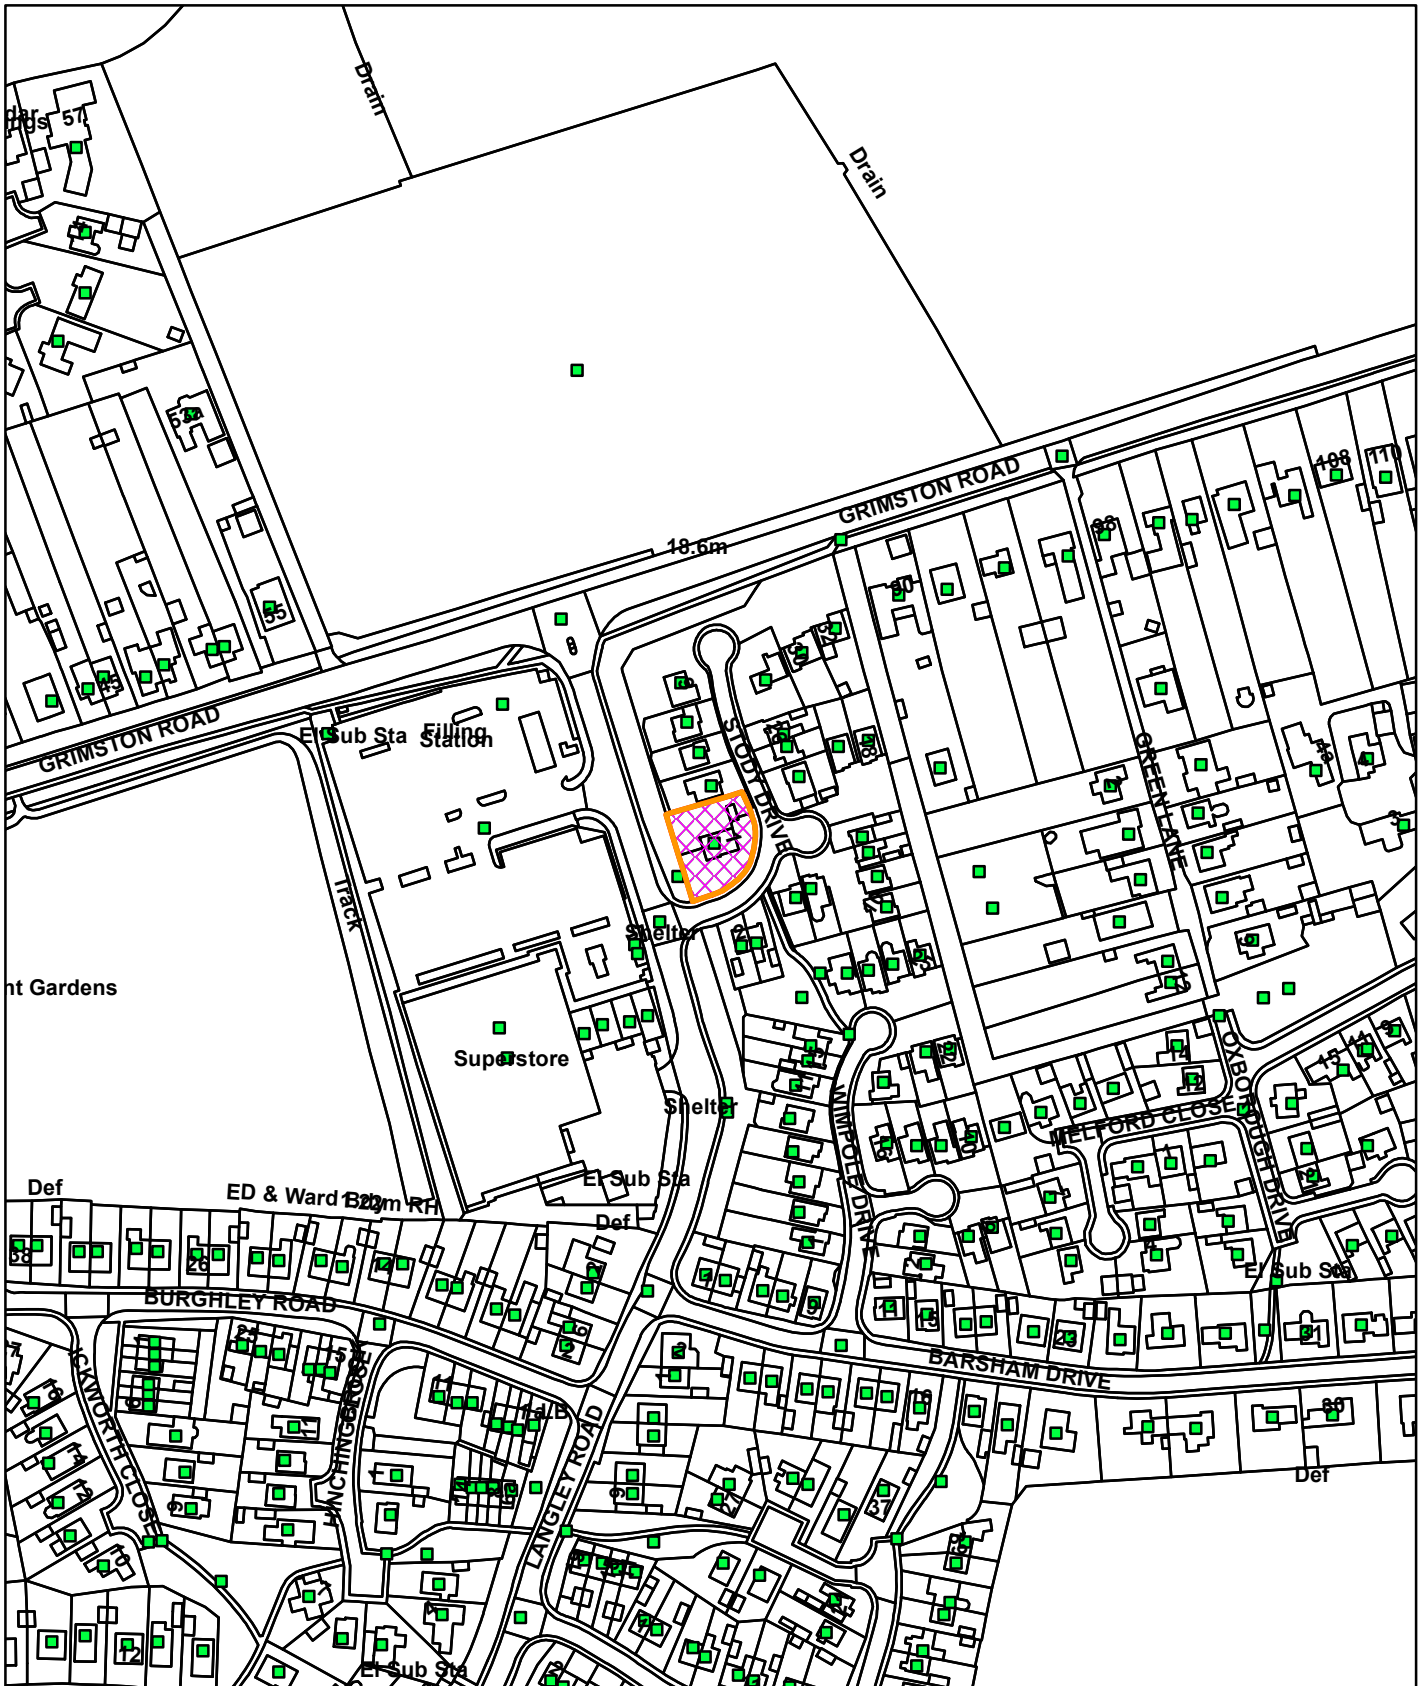

# 21/01921/F

1 Stody Drive South Wootton Kings Lynn Norfolk PE30 3UQ

© Crown copyright and database rights 2023  
Ordnance Survey 100024314

22/06/2023